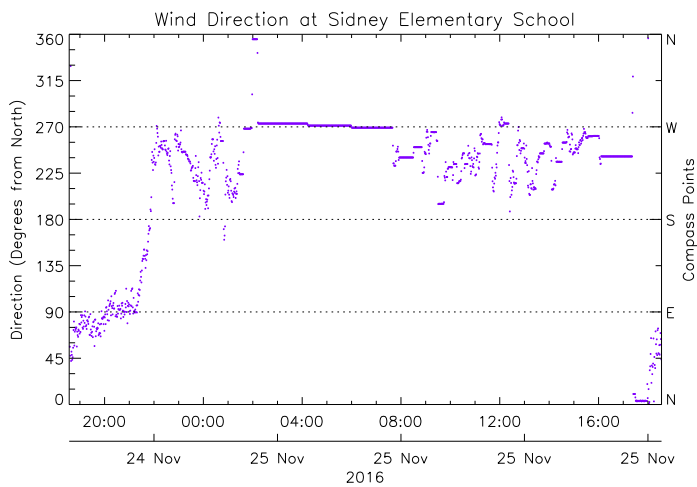

Sidney Elementary School

November 25, 2016
www.victoriaweather.ca