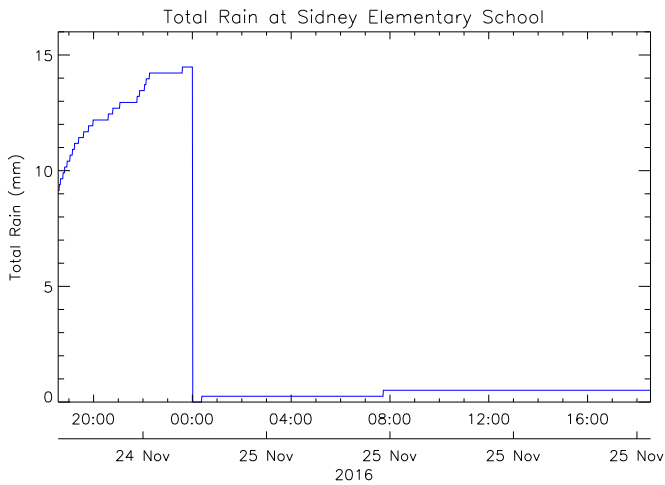

Sidney Elementary School

November 25, 2016
www.victoriaweather.ca