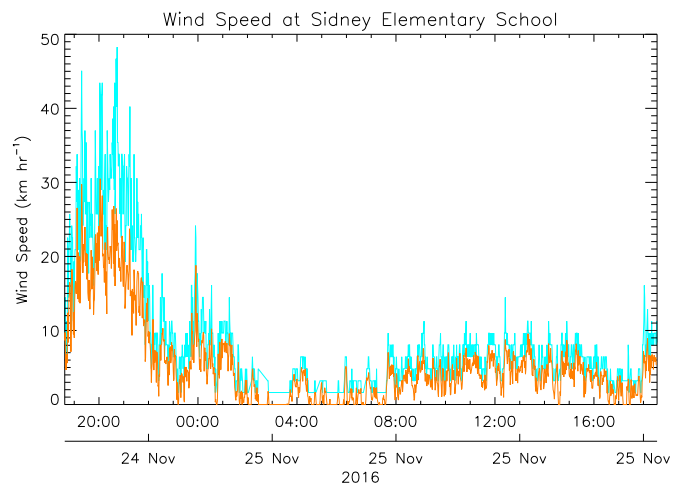

Sidney Elementary School

November 25, 2016
www.victoriaweather.ca