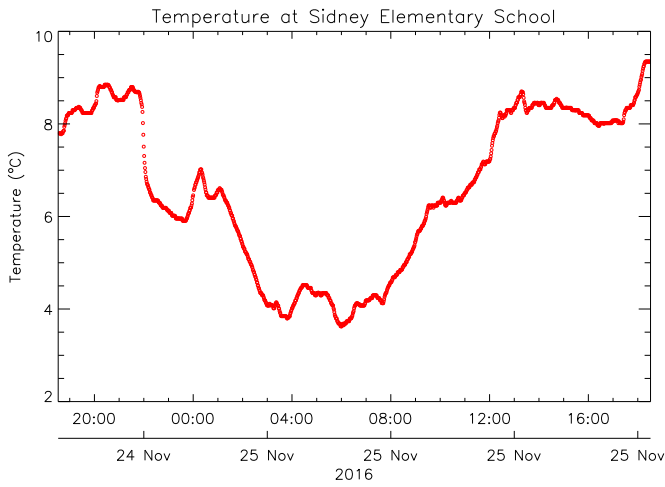

Sidney Elementary School

November 25, 2016
www.victoriaweather.ca