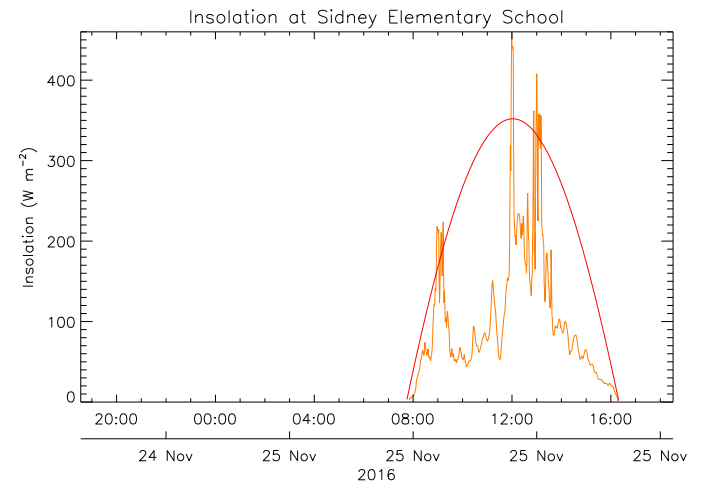

Sidney Elementary School

November 25, 2016
www.victoriaweather.ca