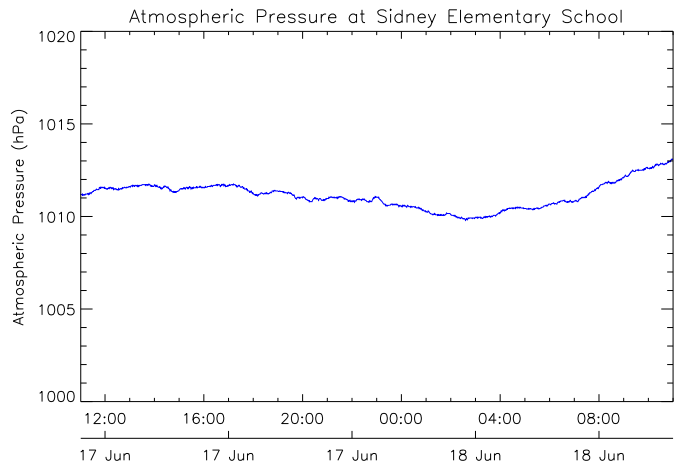

Sidney Elementary School

November 25, 2016
www.victoriaweather.ca