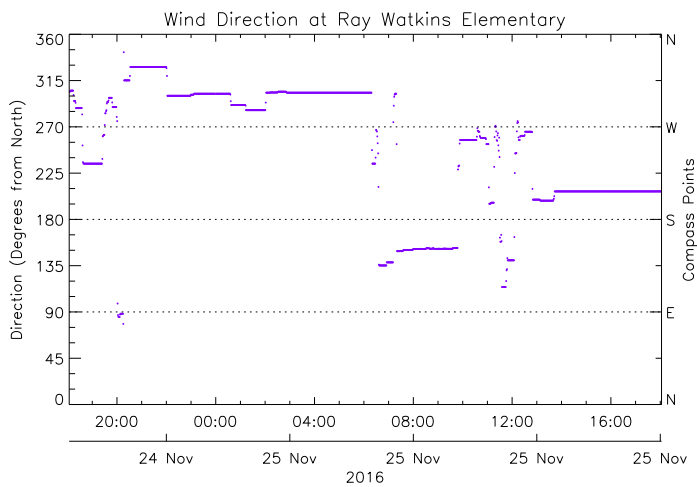

Ray Watkins Elementary

November 25, 2016
www.victoriaweather.ca