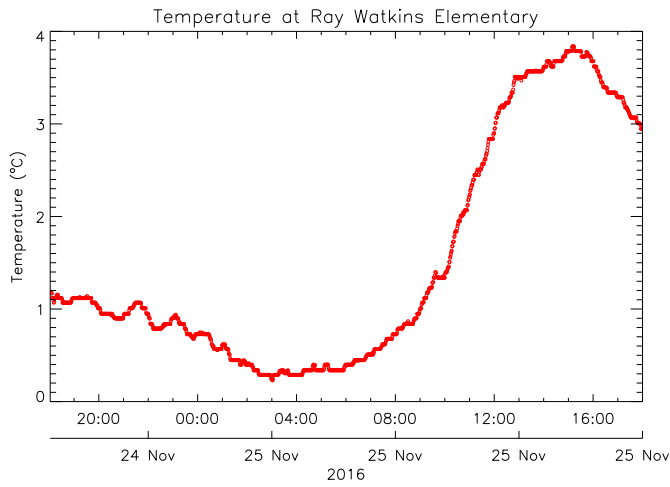

Ray Watkins Elementary

November 25, 2016
www.victoriaweather.ca