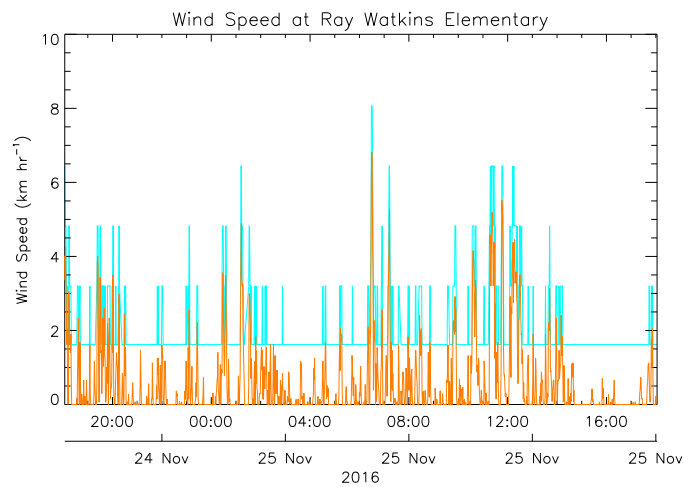

Ray Watkins Elementary

November 25, 2016
www.victoriaweather.ca