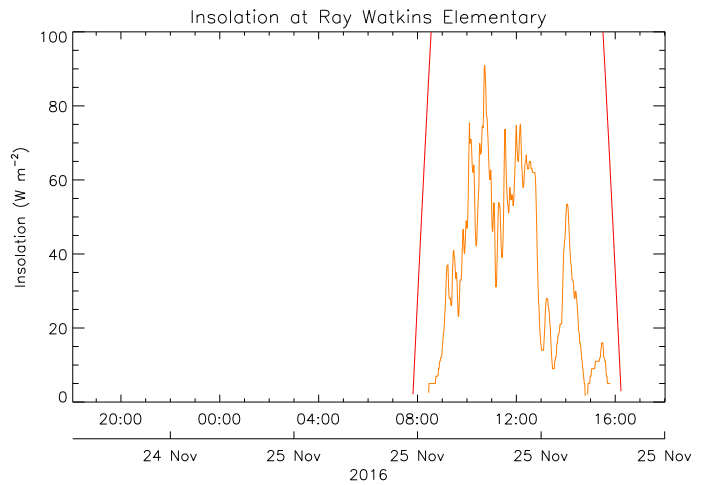

Ray Watkins Elementary

November 25, 2016
www.victoriaweather.ca