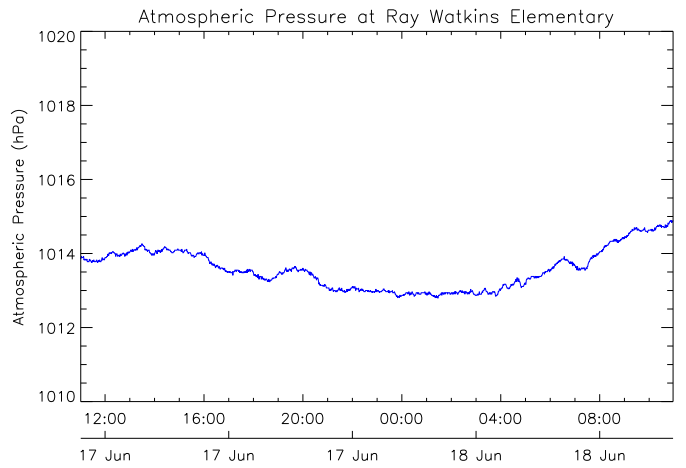

Ray Watkins Elementary

November 25, 2016
www.victoriaweather.ca