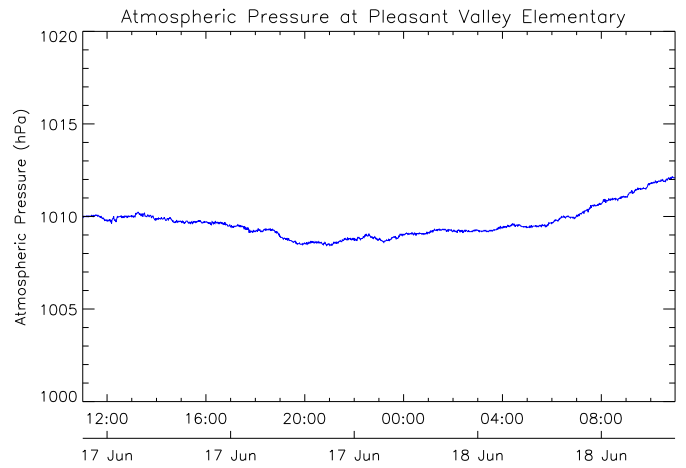

Pleasant Valley Elementary School

November 25, 2016
www.victoriaweather.ca