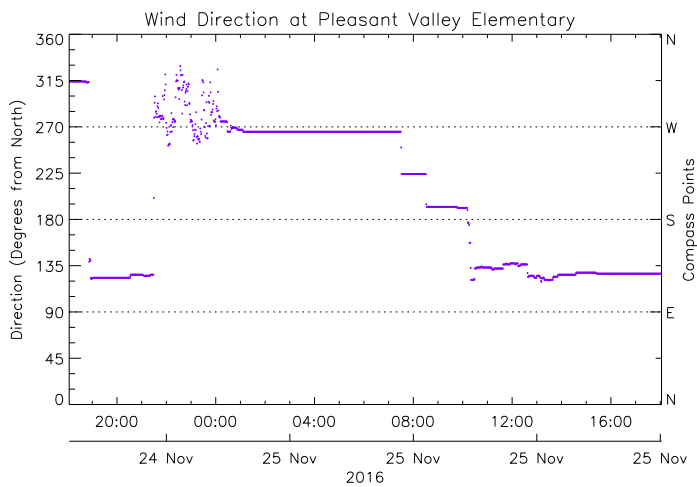

Pleasant Valley Elementary School

November 25, 2016
www.victoriaweather.ca