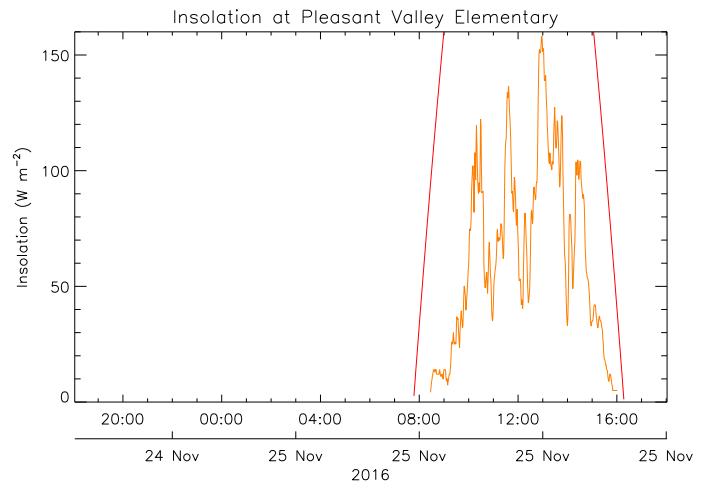

Pleasant Valley Elementary School

November 25, 2016
www.victoriaweather.ca