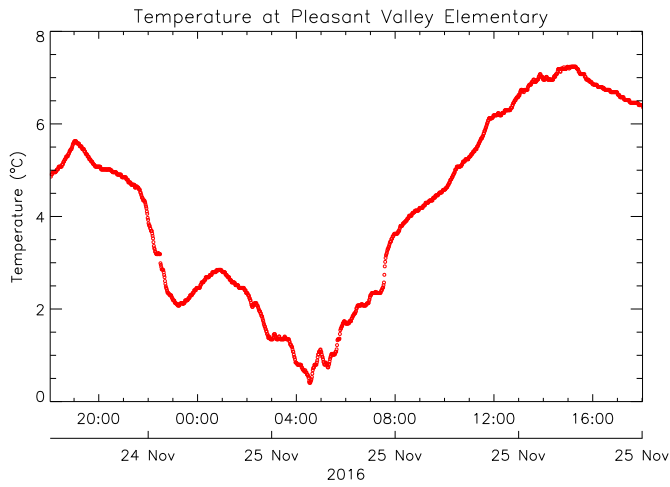

Pleasant Valley Elementary School

November 25, 2016
www.victoriaweather.ca