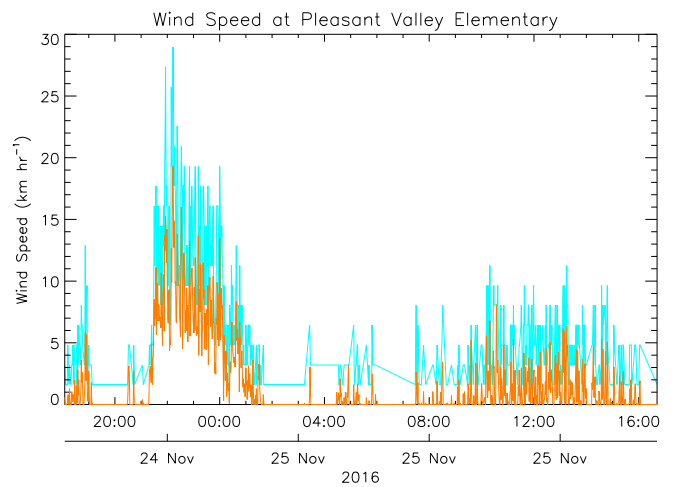

Pleasant Valley Elementary School

November 25, 2016
www.victoriaweather.ca