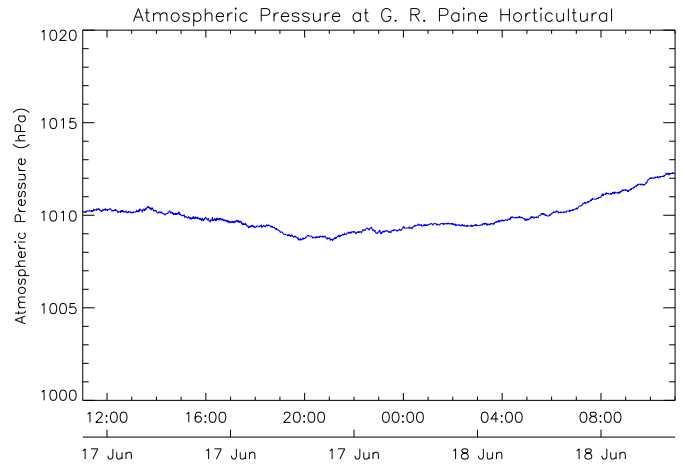

G. R. Paine Horticultural Centre

November 25, 2016
www.victoriaweather.ca