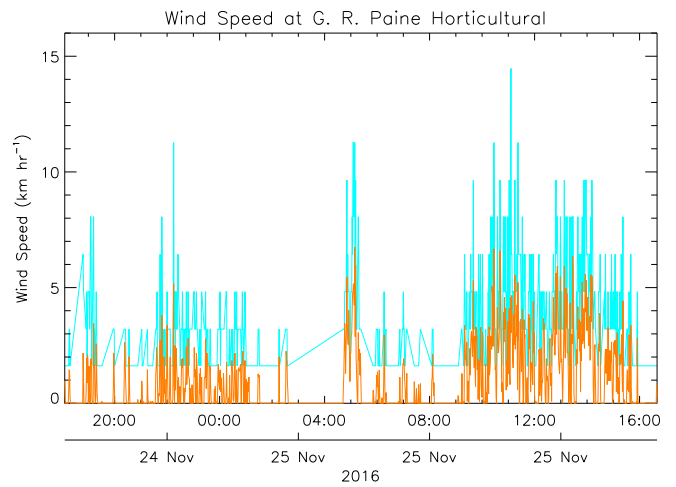

G. R. Paine Horticultural Centre

November 25, 2016
www.victoriaweather.ca