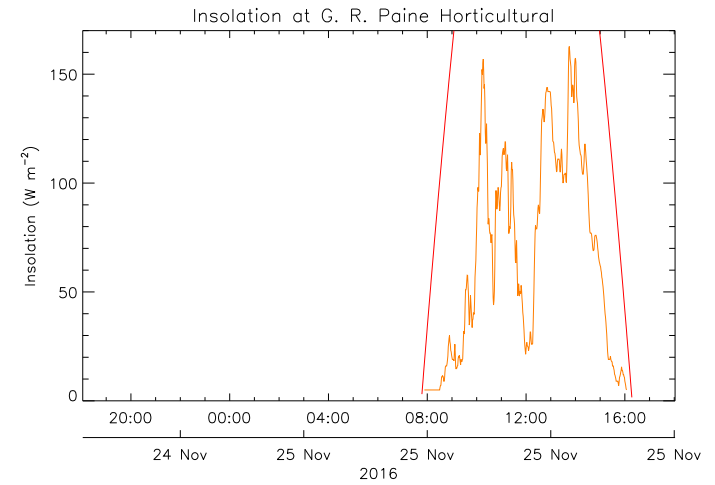

G. R. Paine Horticultural Centre

November 25, 2016
www.victoriaweather.ca