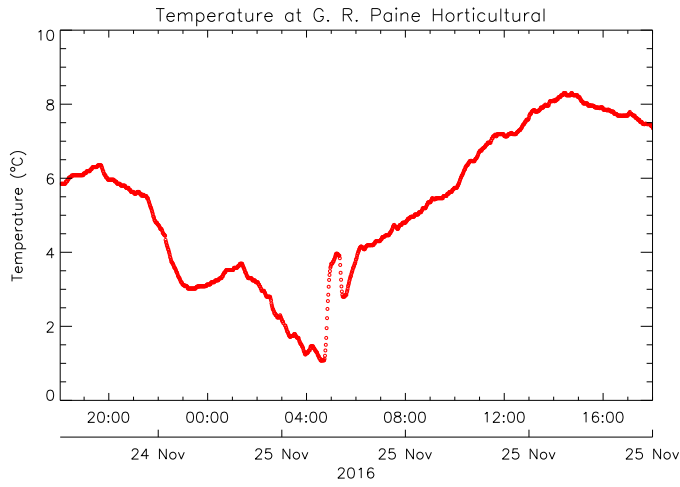

G. R. Paine Horticultural Centre

November 25, 2016
www.victoriaweather.ca