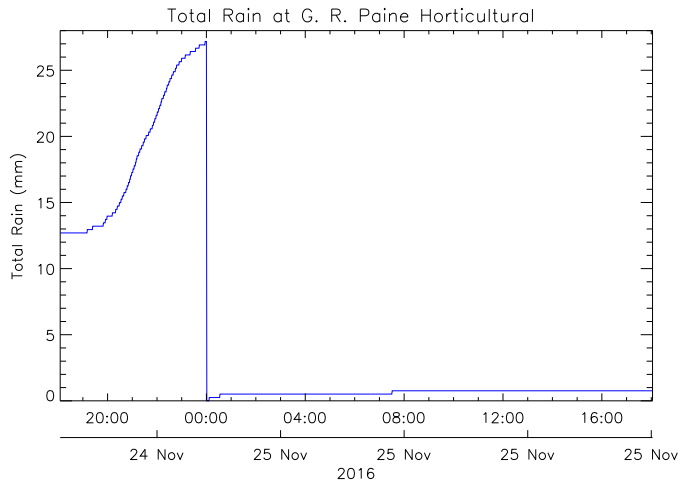

G. R. Paine Horticultural Centre

November 25, 2016
www.victoriaweather.ca